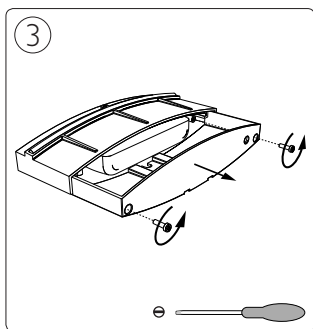

Incl.

A

2x

B

3 x Luxeon Rebel
Powered

Ø 6mm

B

Distributor
Satenrozen 13
2550 Kontich – Belgium