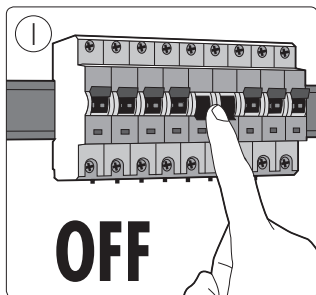

Incl.

A

2x

B

3 x Luxeon Rebel
Powered

Ø 6mm

B

Distributor
Satenrozen 13
2550 Kontich – Belgium