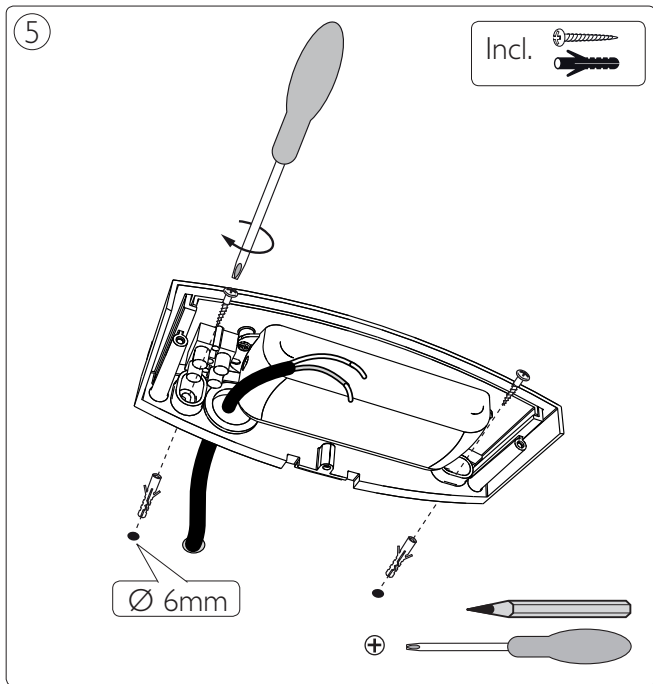

Incl.

A

2x

B

3 x Luxeon Rebel
Powered

Ø 6mm

B

Distributor
Satenrozen 13
2550 Kontich – Belgium