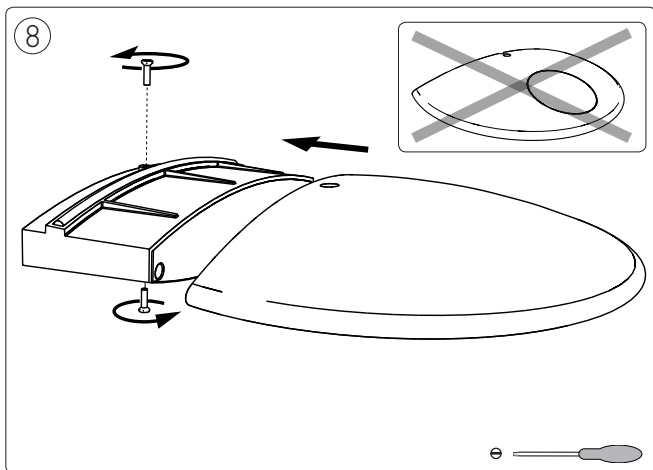

Incl.

A

2x

B

3 x Luxeon Rebel
Powered

Ø 6mm

B

Distributor
Satenrozen 13
2550 Kontich – Belgium