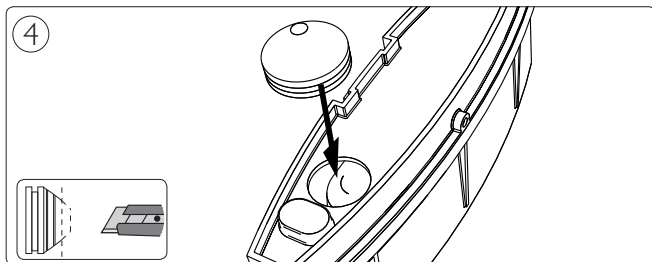

Incl.

A

2x

B

3 x Luxeon Rebel
Powered

Ø 6mm

B

Distributor
Satenrozen 13
2550 Kontich – Belgium