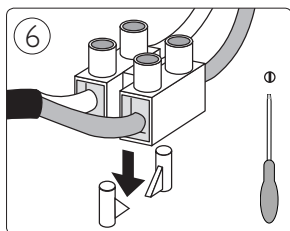

Incl.

A

2x

B

3 x Luxeon Rebel
Powered

Ø 6mm

B

Distributor
Satenrozen 13
2550 Kontich – Belgium