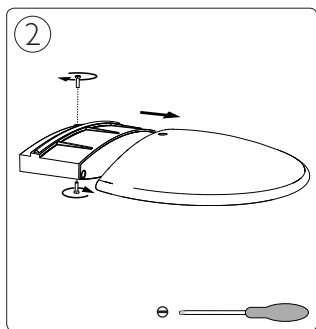

Incl.

A

2x

B

3 x Luxeon Rebel
Powered

Ø 6mm

B

Distributor
Satenrozen 13
2550 Kontich – Belgium