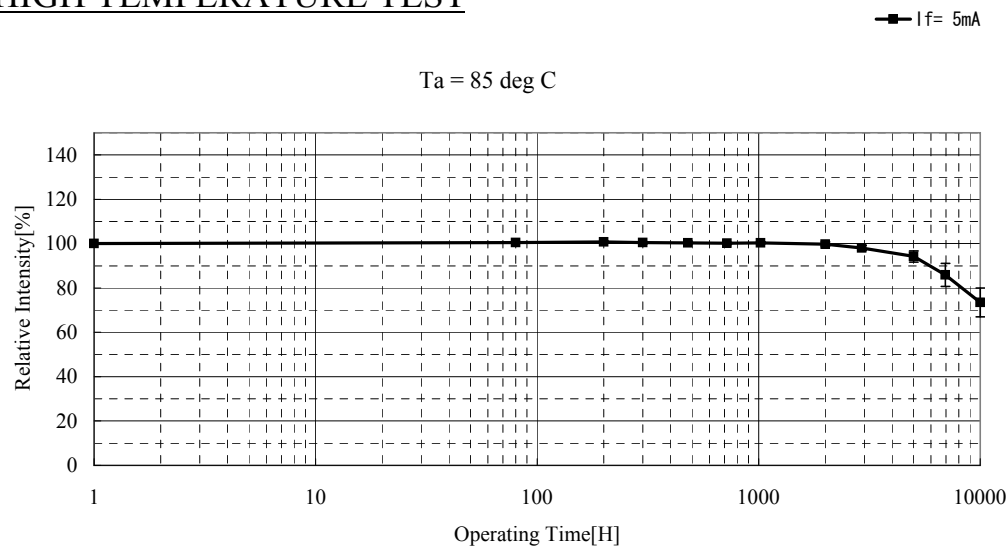

NSPW500GS-K1 WHITE LED Life Data

Samples : 10000H 20pcs.

ROOM TEMPERATURE TEST

Ta = 25 deg C

HIGH TEMPERATURE TEST

Ta = 60 deg C

HIGH TEMPERATURE TEST

Ta = 85 deg C

HIGH TEMPERATURE & HIGH HUMIDITY

Ta = 60 deg C, RH = 90%