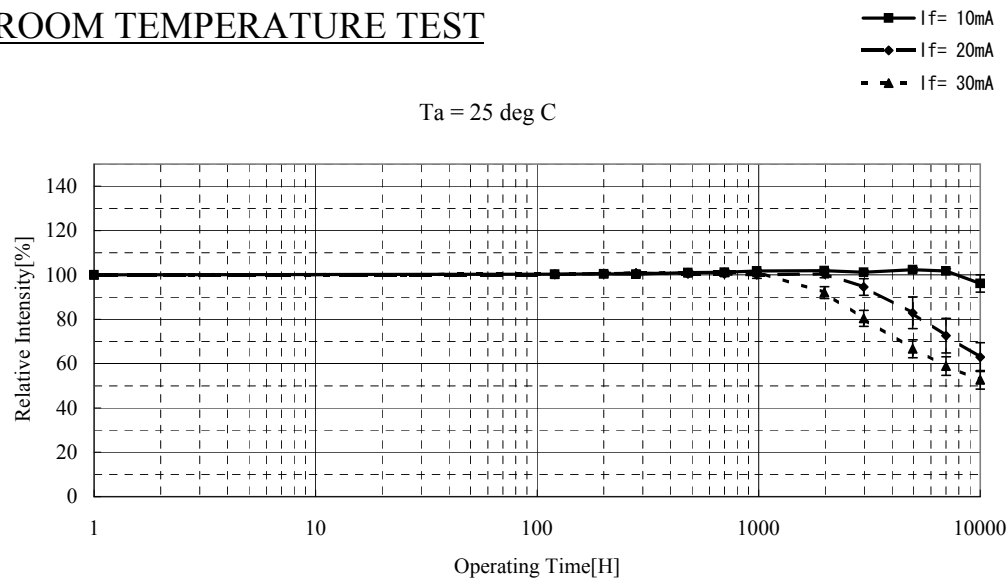

NSPW500GS-K1 WHITE LED Life Data

Samples : 10000H 20pcs.

ROOM TEMPERATURE TEST

Ta = 25 deg C

HIGH TEMPERATURE TEST

Ta = 60 deg C

HIGH TEMPERATURE TEST

Ta = 85 deg C

HIGH TEMPERATURE & HIGH HUMIDITY

Ta = 60 deg C, RH = 90%