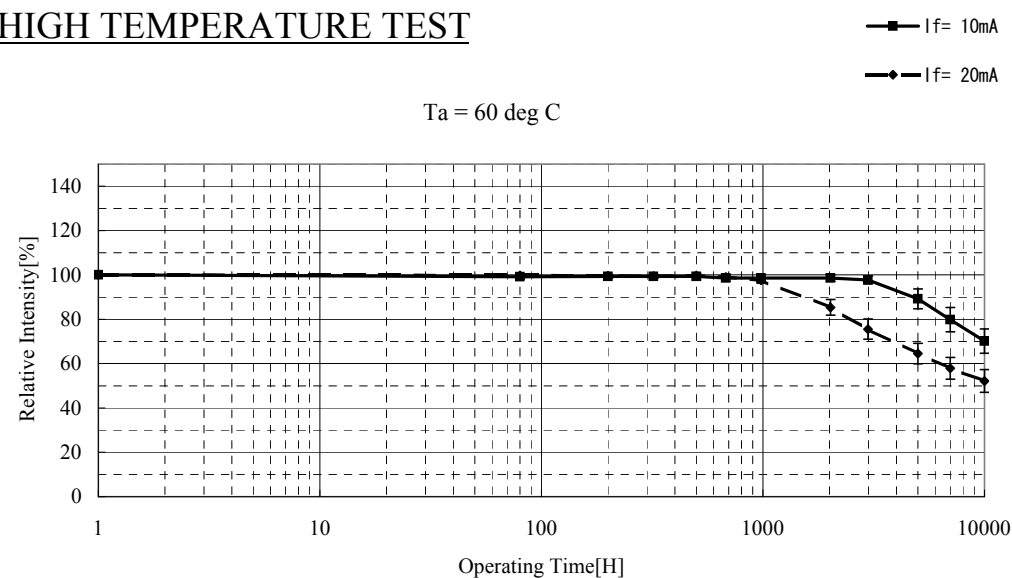

NSPW500GS-K1 WHITE LED Life Data

Samples : 10000H 20pcs.

ROOM TEMPERATURE TEST

Ta = 25 deg C

HIGH TEMPERATURE TEST

Ta = 60 deg C

HIGH TEMPERATURE TEST

Ta = 85 deg C

HIGH TEMPERATURE & HIGH HUMIDITY

Ta = 60 deg C, RH = 90%