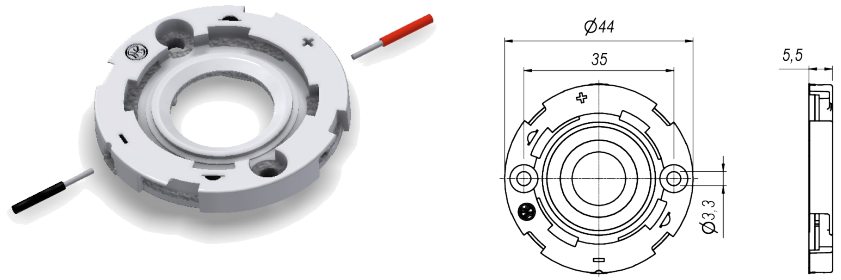

B+W ID **47889**
 Hybrid Holder 652a
 Hekla

rated current 5A
 rated voltage 250V
 rated temp. T120

B+W interface Hekla

VDE certificate	40050075		fixing	2 screws M3	Flyer	B+W_630_OnePager_EN
UL certificate	E472943Sec2		max. torque	0,5 Nm	Tec. Guide	B+W_630_Technical Guide
CE certificate	630CE					
material						
housing	PBT / Mica					
contact	CuSn					

COB served by Holder		Optic served by Holder	
Lumileds	L2C5-xxxx1202EH600 Luxeon Core Range HD Gen1	Gaggione adapter:	HADAR50 (-ZOOM) H90* (Hekla)
Lumileds	L2C5-xxxx1202FH600 Luxeon Core Range HD Gen2	Gaggione adapter:	HADAR70 (-ZOOM) H90* (Hekla)
Lumileds	L2C5-xxxx1202x060x Luxeon Core Range Gen5 / Gen6	Ledil adapter:	ADELIA-110 C18323_ADELIA-110-ADAPTER-C
Luxtech	COB-WD-10-xxx-xxx-xx DTW	Ledil adapter:	ADELIA-50 C18432_ADELIA-ADAPTER-C
Nichia	NFCWS024B-Vx	Ledil adapter:	ADELIA-70 C18432_ADELIA-ADAPTER-C
Nichia	NFCWT012B-V4H6	Ledil adapter:	ADELIA-75 C18432_ADELIA-ADAPTER-C
Nichia	NJCWS024Z-Vx	Ledil adapter:	ADELY-50 (HLD2-C ; Hekla) C18691_YASMEEN-50-HLD2-C
Nichia	NTCWS024B-Vx	Ledil adapter:	ADELY-70 (HLD2-C; Hekla) C19427_YASMEEN-70-HLD2-C
Nichia	NVNWS007Z-Vx	Ledil adapter:	AMY-110-C (Hekla)
Philips/Signify	Fortimo SLM xx xxx 1202 L06 1215 G7 / G7 HE / G8 HE	Ledil adapter:	AMY-50-xx-C2 (Hekla)
		Ledil adapter:	AMY-70-xx-C2 (Hekla)
		Ledil adapter:	BARBARA-xx-G2 (Hekla)
		Ledil adapter:	BROOKE-xx-G2 (Hekla)
		Ledil adapter:	CARMEN-50-xx-C (Hekla)
		Ledil adapter:	CARMEN-xx-C (70) (Hekla)
		Ledil adapter:	ILONA (Hekla)