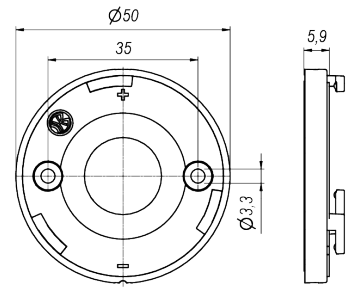

B+W ID **47456**  
Hybrid Holder 652a  
3Hook

rated current 5A  
rated voltage 250V  
rated temp. T120

B+W interface 3Hook

VDE certificate	<a href="#">40050075</a>		fixing	2 screws M3	Flyer	<a href="#">B+W_630_OnePager_EN</a>
UL certificate	<a href="#">E472943Sec2</a>		max. torque	0,5 Nm	Tec. Guide	<a href="#">B+W_630_Technical Guide</a>
CE certificate	<a href="#">630CE</a>					
material						
housing	PBT / Mica					
contact	CuSn					

COB served by Holder		Optic served by Holder	
<b>Lumileds</b>	L2C5-xxxx1202EH600 Luxeon Core Range HD Gen1	<b>Carclo</b> adapter:	S1
<b>Lumileds</b>	L2C5-xxxx1202FH600 Luxeon Core Range HD Gen2	<b>Ledil</b> adapter:	ANGELA (3Hook)
<b>Lumileds</b>	L2C5-xxxx1202x060x Luxeon Core Range Gen5 / Gen6	<b>Ledil</b> adapter:	ANGELETTE (3Hook)
<b>Luxtech</b>	COB-WD-10-xxx-xxx-xx DTW	<b>Ledil</b> adapter:	ANGELINA (3Hook)
<b>Nichia</b>	NFCWS024B-Vx	<b>Ledil</b> adapter:	MOLLY (3Hook)
<b>Nichia</b>	NFCWT012B-V4H6	<b>Ledil</b> adapter:	RONDA (3Hook)
<b>Nichia</b>	NJCWS024Z-Vx		
<b>Nichia</b>	NTCWS024B-Vx		
<b>Nichia</b>	NVNWS007Z-Vx		
<b>Philips/Signify</b>	Fortimo SLM xx xxx 1202 L06 1215 G7 / G7 HE / G8 HE		