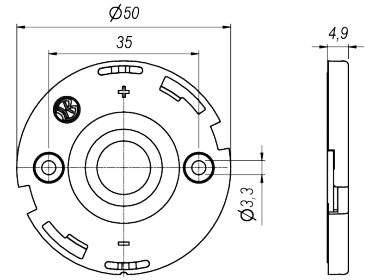

B+W ID **47463**
Hybrid Holder 638a
Bayonet50

rated current 5A
rated voltage 250V
rated temp. T120

B+W interface B50

VDE certificate	40050075		fixing	2 screws M3	Flyer	B+W_630_OnePager_EN
UL certificate	E472943Sec2		max. torque	0,5 Nm	Tec. Guide	B+W_630_Technical Guide
CE certificate	630CE					
material						
housing	PBT / Mica					
contact	CuSn					

638a

COB served by Holder	Optic served by Holder	
	Zhaga adapter:	B50/35
	no optic interface adapter:	35mm fixing distance