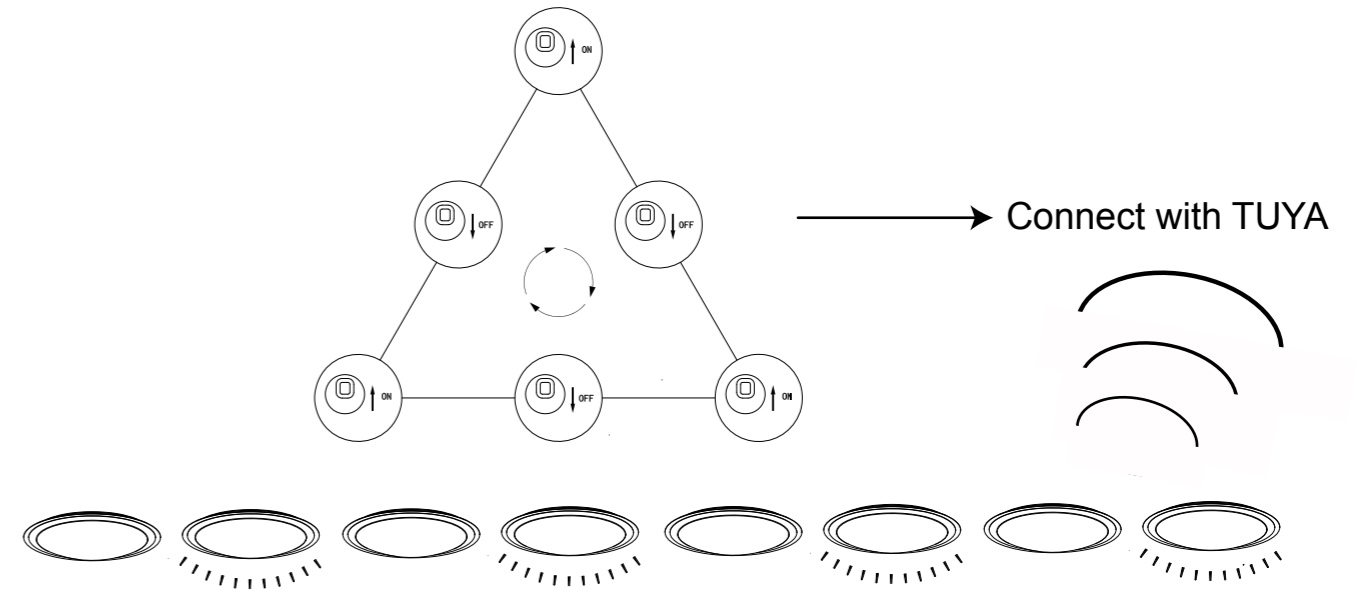

Front side

GLOBO

LIGHTING

41354-30SH

smart
voice
control

- B**
- 3 LIGHT STEPS 3000 K
 - APP
 - 3000 K - 6000 K
 - memory function
 - incl.
 - night light
 - many steps
 - RGB colour change
 - dimmable
 - RGB colour fixing

smart
APP
control

free APP

GLOBO Handels GmbH
Gewerbestr. 3
A-9184 Sankt Peter
www.globo-lighting.com

Back side

Quick on/off 5 times, enter the flash state

Scan QR code to download and install APP.