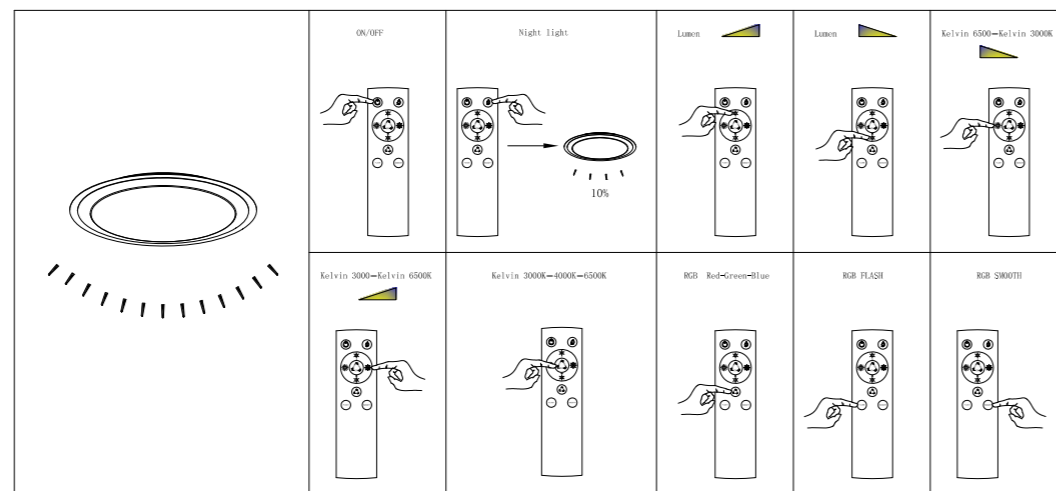

Front side

GLOBO

LIGHTING

41354-30SH

smart
voice
control

- B**
- 3 LIGHT STEPS 3000 K
 - APP
 - 3000 K - 6000 K
 - memory function
 - incl.
 - night light
 - many steps
 - RGB colour change
 - dimmable
 - RGB colour fixing

smart
APP
control

free APP

GLOBO Handels GmbH
Gewerbestr. 3
A-9184 Sankt Peter
www.globo-lighting.com

Back side

Quick on/off 5 times, enter the flash state

Scan QR code to download and install APP.