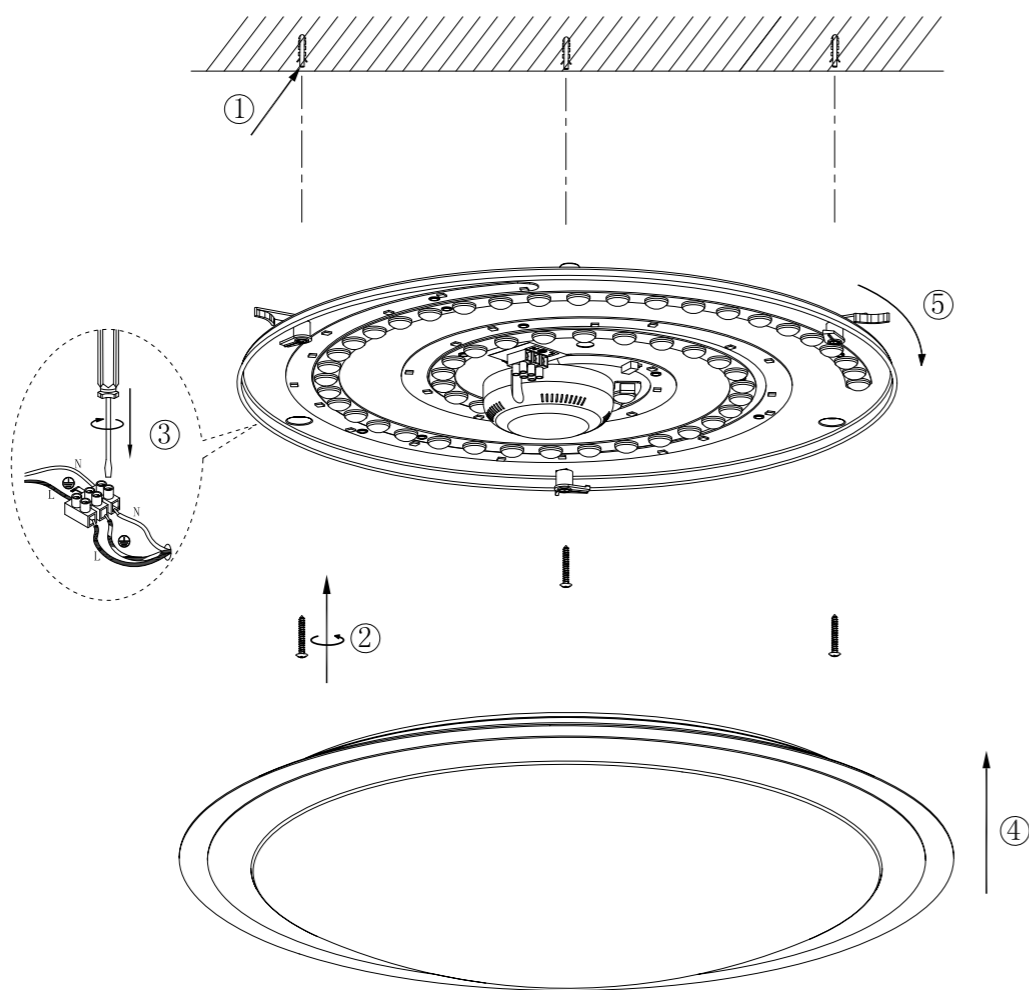

Front side

GLOBO

LIGHTING

41354-30SH

smart
voice
control

- B**
- 3 LIGHT STEPS 3000 K
 - APP
 - 3000 K - 6000 K
 - memory function
 - incl.
 - night light
 - many steps
 - RGB colour change
 - dimmable
 - RGB colour fixing

smart
APP
control

free APP

GLOBO Handels GmbH
Gewerbestr. 3
A-9184 Sankt Peter
www.globo-lighting.com

Back side

Quick on/off 5 times, enter the flash state

Scan QR code to download and install APP.