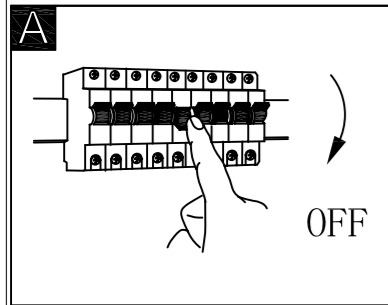

Front side

GLOBO

LIGHTING

41354-30SH

smart
voice
control

- B**
- 3 LIGHT STEPS 3000 K
 - APP
 - 3000 K - 6000 K
 - memory function
 - incl.
 - night light
 - many steps
 - RGB colour change
 - dimmable
 - RGB colour fixing