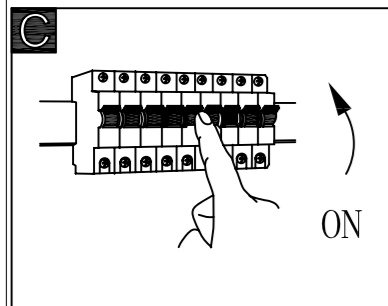

GLOBO Handels GmbH
Gewerbestr. 3
A-9184 Sankt Peter
www.globo-lighting.com