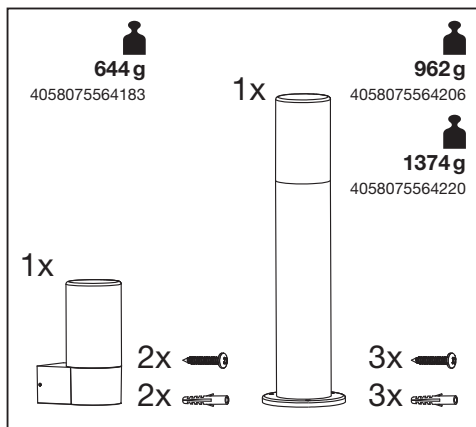

---

**SMART<sup>+</sup> WIFI PIPE**

---

	<b>EAN</b>	<b>W</b>	<b>lm</b>	<b>K</b>	<b>Δ (°C)</b>	<b>V~</b>	<b>mA</b>	<b>Hz</b>	<b>PF</b>
<b>SMART OUTD WIFI PIPE WALL RGBW DG</b>	4058075564183	10	380	3000	-20...+40	220-240	72	50/60	>0.5
<b>SMART OUTD WIFI PIPE 50CM RGBW DG</b>	4058075564206	10	380	3000	-20...+40	220-240	72	50/60	>0.5
<b>SMART OUTD WIFI PIPE 80CM RGBW DG</b>	4058075564220	10	380	3000	-20...+40	220-240	72	50/60	>0.5

	EAN	This product contains a light source of energy efficiency class	Contained Light Source
SMART OUTD WIFI PIPE WALL RGBW DG	4058075564183	F	
SMART OUTD WIFI PIPE 50CM RGBW DG	4058075564206	F	
SMART OUTD WIFI PIPE 80CM RGBW DG	4058075564220	F	