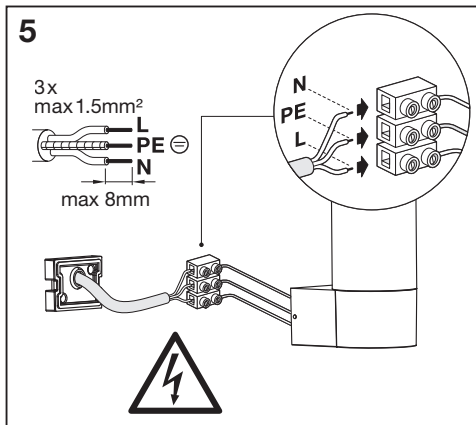

---

**SMART<sup>+</sup> WIFI PIPE**

---

	<b>EAN</b>	<b>W</b>	<b>lm</b>	<b>K</b>	<b>Δ (°C)</b>	<b>V~</b>	<b>mA</b>	<b>Hz</b>	<b>PF</b>
<b>SMART OUTD WIFI PIPE WALL RGBW DG</b>	4058075564183	10	380	3000	-20...+40	220-240	72	50/60	>0.5
<b>SMART OUTD WIFI PIPE 50CM RGBW DG</b>	4058075564206	10	380	3000	-20...+40	220-240	72	50/60	>0.5
<b>SMART OUTD WIFI PIPE 80CM RGBW DG</b>	4058075564220	10	380	3000	-20...+40	220-240	72	50/60	>0.5

	EAN	This product contains a light source of energy efficiency class	Contained Light Source
SMART OUTD WIFI PIPE WALL RGBW DG	4058075564183	F	
SMART OUTD WIFI PIPE 50CM RGBW DG	4058075564206	F	
SMART OUTD WIFI PIPE 80CM RGBW DG	4058075564220	F	