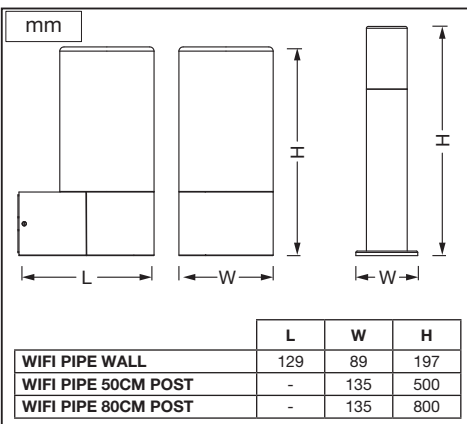

---

**SMART<sup>+</sup> WIFI PIPE**

---

	<b>EAN</b>	<b>W</b>	<b>lm</b>	<b>K</b>	<b>Δ (°C)</b>	<b>V~</b>	<b>mA</b>	<b>Hz</b>	<b>PF</b>
<b>SMART OUTD WIFI PIPE WALL RGBW DG</b>	4058075564183	10	380	3000	-20...+40	220-240	72	50/60	>0.5
<b>SMART OUTD WIFI PIPE 50CM RGBW DG</b>	4058075564206	10	380	3000	-20...+40	220-240	72	50/60	>0.5
<b>SMART OUTD WIFI PIPE 80CM RGBW DG</b>	4058075564220	10	380	3000	-20...+40	220-240	72	50/60	>0.5

	EAN	This product contains a light source of energy efficiency class	Contained Light Source
SMART OUTD WIFI PIPE WALL RGBW DG	4058075564183	F	
SMART OUTD WIFI PIPE 50CM RGBW DG	4058075564206	F	
SMART OUTD WIFI PIPE 80CM RGBW DG	4058075564220	F	