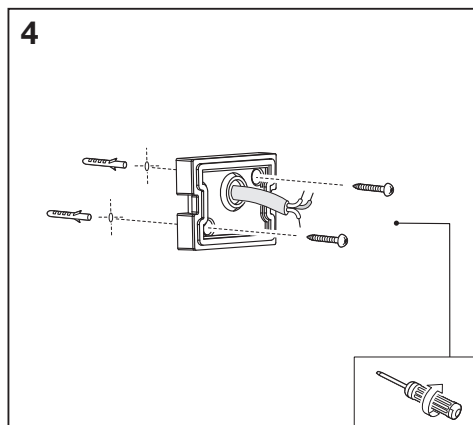

---

**SMART<sup>+</sup> WIFI PIPE**

---

	<b>EAN</b>	<b>W</b>	<b>lm</b>	<b>K</b>	<b>Δ (°C)</b>	<b>V~</b>	<b>mA</b>	<b>Hz</b>	<b>PF</b>
<b>SMART OUTD WIFI PIPE WALL RGBW DG</b>	4058075564183	10	380	3000	-20...+40	220-240	72	50/60	>0.5
<b>SMART OUTD WIFI PIPE 50CM RGBW DG</b>	4058075564206	10	380	3000	-20...+40	220-240	72	50/60	>0.5
<b>SMART OUTD WIFI PIPE 80CM RGBW DG</b>	4058075564220	10	380	3000	-20...+40	220-240	72	50/60	>0.5

	EAN	This product contains a light source of energy efficiency class	Contained Light Source
SMART OUTD WIFI PIPE WALL RGBW DG	4058075564183	F	
SMART OUTD WIFI PIPE 50CM RGBW DG	4058075564206	F	
SMART OUTD WIFI PIPE 80CM RGBW DG	4058075564220	F	