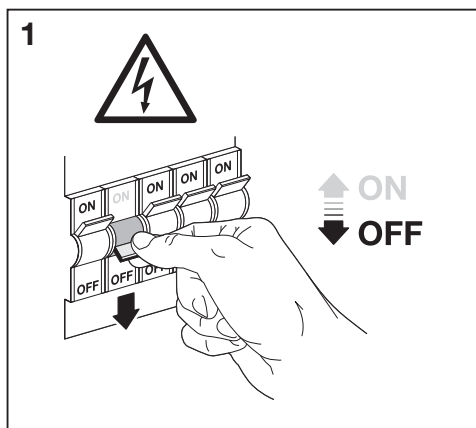

---

**SMART<sup>+</sup> WIFI PIPE**

---

	<b>EAN</b>	<b>W</b>	<b>lm</b>	<b>K</b>	<b>Δ (°C)</b>	<b>V~</b>	<b>mA</b>	<b>Hz</b>	<b>PF</b>
<b>SMART OUTD WIFI PIPE WALL RGBW DG</b>	4058075564183	10	380	3000	-20...+40	220-240	72	50/60	>0.5
<b>SMART OUTD WIFI PIPE 50CM RGBW DG</b>	4058075564206	10	380	3000	-20...+40	220-240	72	50/60	>0.5
<b>SMART OUTD WIFI PIPE 80CM RGBW DG</b>	4058075564220	10	380	3000	-20...+40	220-240	72	50/60	>0.5

	EAN	This product contains a light source of energy efficiency class	Contained Light Source
SMART OUTD WIFI PIPE WALL RGBW DG	4058075564183	F	
SMART OUTD WIFI PIPE 50CM RGBW DG	4058075564206	F	
SMART OUTD WIFI PIPE 80CM RGBW DG	4058075564220	F	