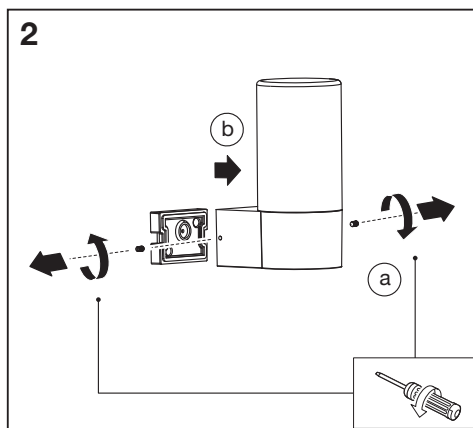

---

**SMART<sup>+</sup> WIFI PIPE**

---

	<b>EAN</b>	<b>W</b>	<b>lm</b>	<b>K</b>	<b>Δ (°C)</b>	<b>V~</b>	<b>mA</b>	<b>Hz</b>	<b>PF</b>
<b>SMART OUTD WIFI PIPE WALL RGBW DG</b>	4058075564183	10	380	3000	-20...+40	220-240	72	50/60	>0.5
<b>SMART OUTD WIFI PIPE 50CM RGBW DG</b>	4058075564206	10	380	3000	-20...+40	220-240	72	50/60	>0.5
<b>SMART OUTD WIFI PIPE 80CM RGBW DG</b>	4058075564220	10	380	3000	-20...+40	220-240	72	50/60	>0.5

	EAN	This product contains a light source of energy efficiency class	Contained Light Source
SMART OUTD WIFI PIPE WALL RGBW DG	4058075564183	F	
SMART OUTD WIFI PIPE 50CM RGBW DG	4058075564206	F	
SMART OUTD WIFI PIPE 80CM RGBW DG	4058075564220	F	