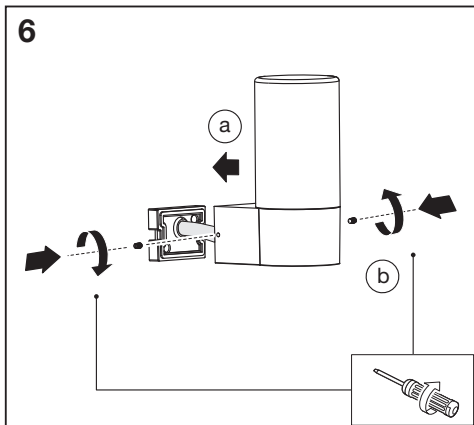

---

**SMART<sup>+</sup> WIFI PIPE**

---

	<b>EAN</b>	<b>W</b>	<b>lm</b>	<b>K</b>	<b>Δ (°C)</b>	<b>V~</b>	<b>mA</b>	<b>Hz</b>	<b>PF</b>
<b>SMART OUTD WIFI PIPE WALL RGBW DG</b>	4058075564183	10	380	3000	-20...+40	220-240	72	50/60	>0.5
<b>SMART OUTD WIFI PIPE 50CM RGBW DG</b>	4058075564206	10	380	3000	-20...+40	220-240	72	50/60	>0.5
<b>SMART OUTD WIFI PIPE 80CM RGBW DG</b>	4058075564220	10	380	3000	-20...+40	220-240	72	50/60	>0.5

	EAN	This product contains a light source of energy efficiency class	Contained Light Source
SMART OUTD WIFI PIPE WALL RGBW DG	4058075564183	F	
SMART OUTD WIFI PIPE 50CM RGBW DG	4058075564206	F	
SMART OUTD WIFI PIPE 80CM RGBW DG	4058075564220	F	