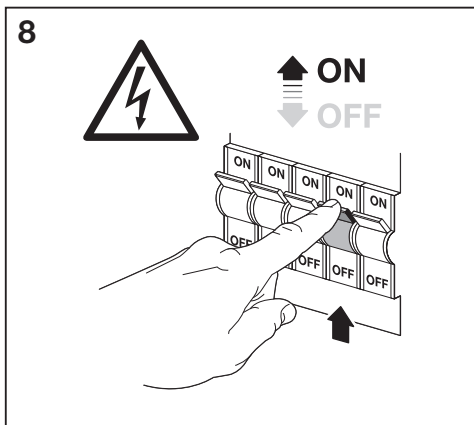

---

**SMART<sup>+</sup> WIFI PIPE**

---

	<b>EAN</b>	<b>W</b>	<b>lm</b>	<b>K</b>	<b>Δ (°C)</b>	<b>V~</b>	<b>mA</b>	<b>Hz</b>	<b>PF</b>
<b>SMART OUTD WIFI PIPE WALL RGBW DG</b>	4058075564183	10	380	3000	-20...+40	220-240	72	50/60	>0.5
<b>SMART OUTD WIFI PIPE 50CM RGBW DG</b>	4058075564206	10	380	3000	-20...+40	220-240	72	50/60	>0.5
<b>SMART OUTD WIFI PIPE 80CM RGBW DG</b>	4058075564220	10	380	3000	-20...+40	220-240	72	50/60	>0.5

	EAN	This product contains a light source of energy efficiency class	Contained Light Source
SMART OUTD WIFI PIPE WALL RGBW DG	4058075564183	F	
SMART OUTD WIFI PIPE 50CM RGBW DG	4058075564206	F	
SMART OUTD WIFI PIPE 80CM RGBW DG	4058075564220	F	