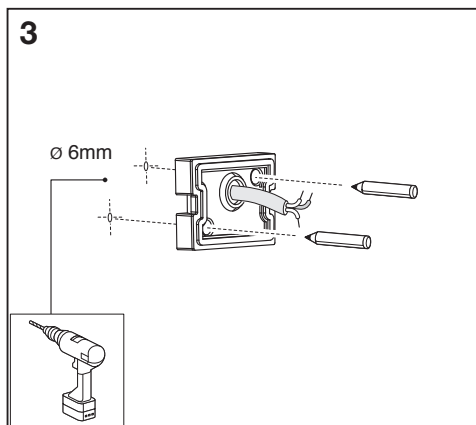

---

**SMART<sup>+</sup> WIFI PIPE**

---

	<b>EAN</b>	<b>W</b>	<b>lm</b>	<b>K</b>	<b>Δ (°C)</b>	<b>V~</b>	<b>mA</b>	<b>Hz</b>	<b>PF</b>
<b>SMART OUTD WIFI PIPE WALL RGBW DG</b>	4058075564183	10	380	3000	-20...+40	220-240	72	50/60	>0.5
<b>SMART OUTD WIFI PIPE 50CM RGBW DG</b>	4058075564206	10	380	3000	-20...+40	220-240	72	50/60	>0.5
<b>SMART OUTD WIFI PIPE 80CM RGBW DG</b>	4058075564220	10	380	3000	-20...+40	220-240	72	50/60	>0.5

	EAN	This product contains a light source of energy efficiency class	Contained Light Source
SMART OUTD WIFI PIPE WALL RGBW DG	4058075564183	F	
SMART OUTD WIFI PIPE 50CM RGBW DG	4058075564206	F	
SMART OUTD WIFI PIPE 80CM RGBW DG	4058075564220	F	