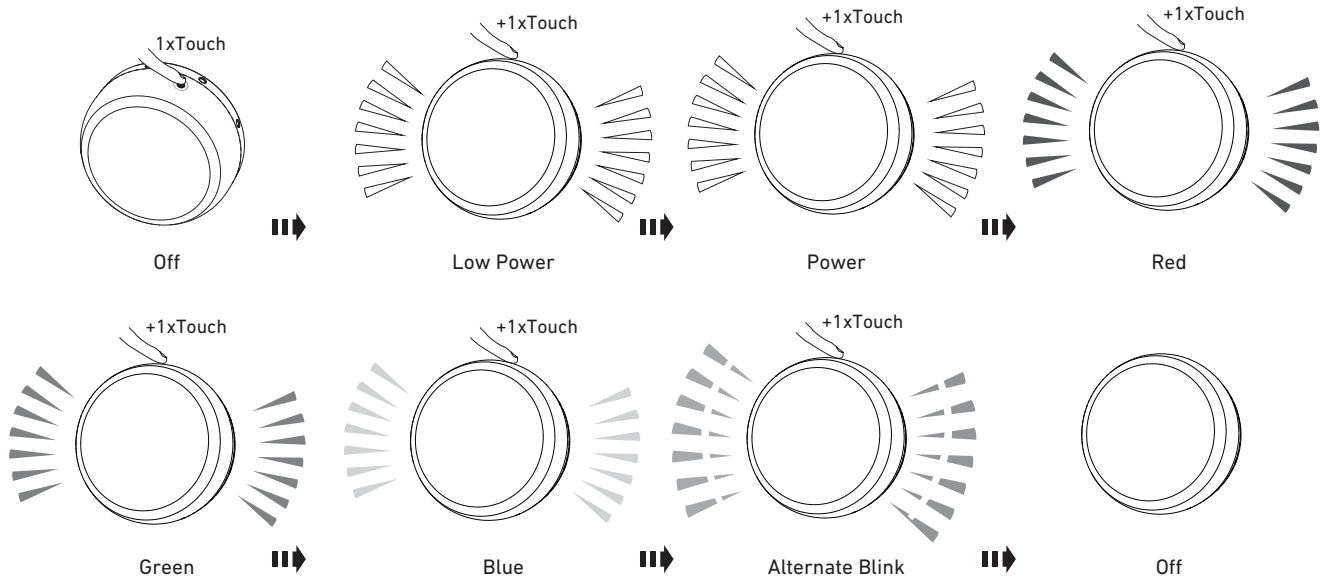

LEDLENSER KIDCAMP6

KIDCAMP6

3xAAA(Alkaline)

1 Battery Replacement

2 Default Operation

Note: Remove Foil Before First Use

LEDLENSER KIDCAMP6

3 Automatic Light Turn Off Function