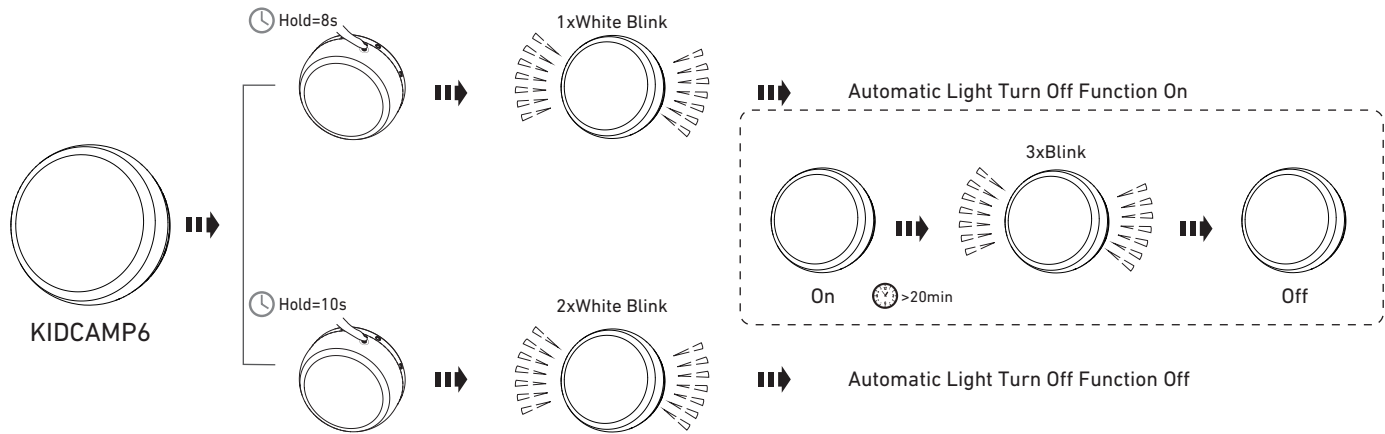

LEDLENSER KIDCAMP6

KIDCAMP6

3xAAA(Alkaline)

1 Battery Replacement

2 Default Operation

Note: Remove Foil Before First Use

LEDLENSER KIDCAMP6

3 Automatic Light Turn Off Function